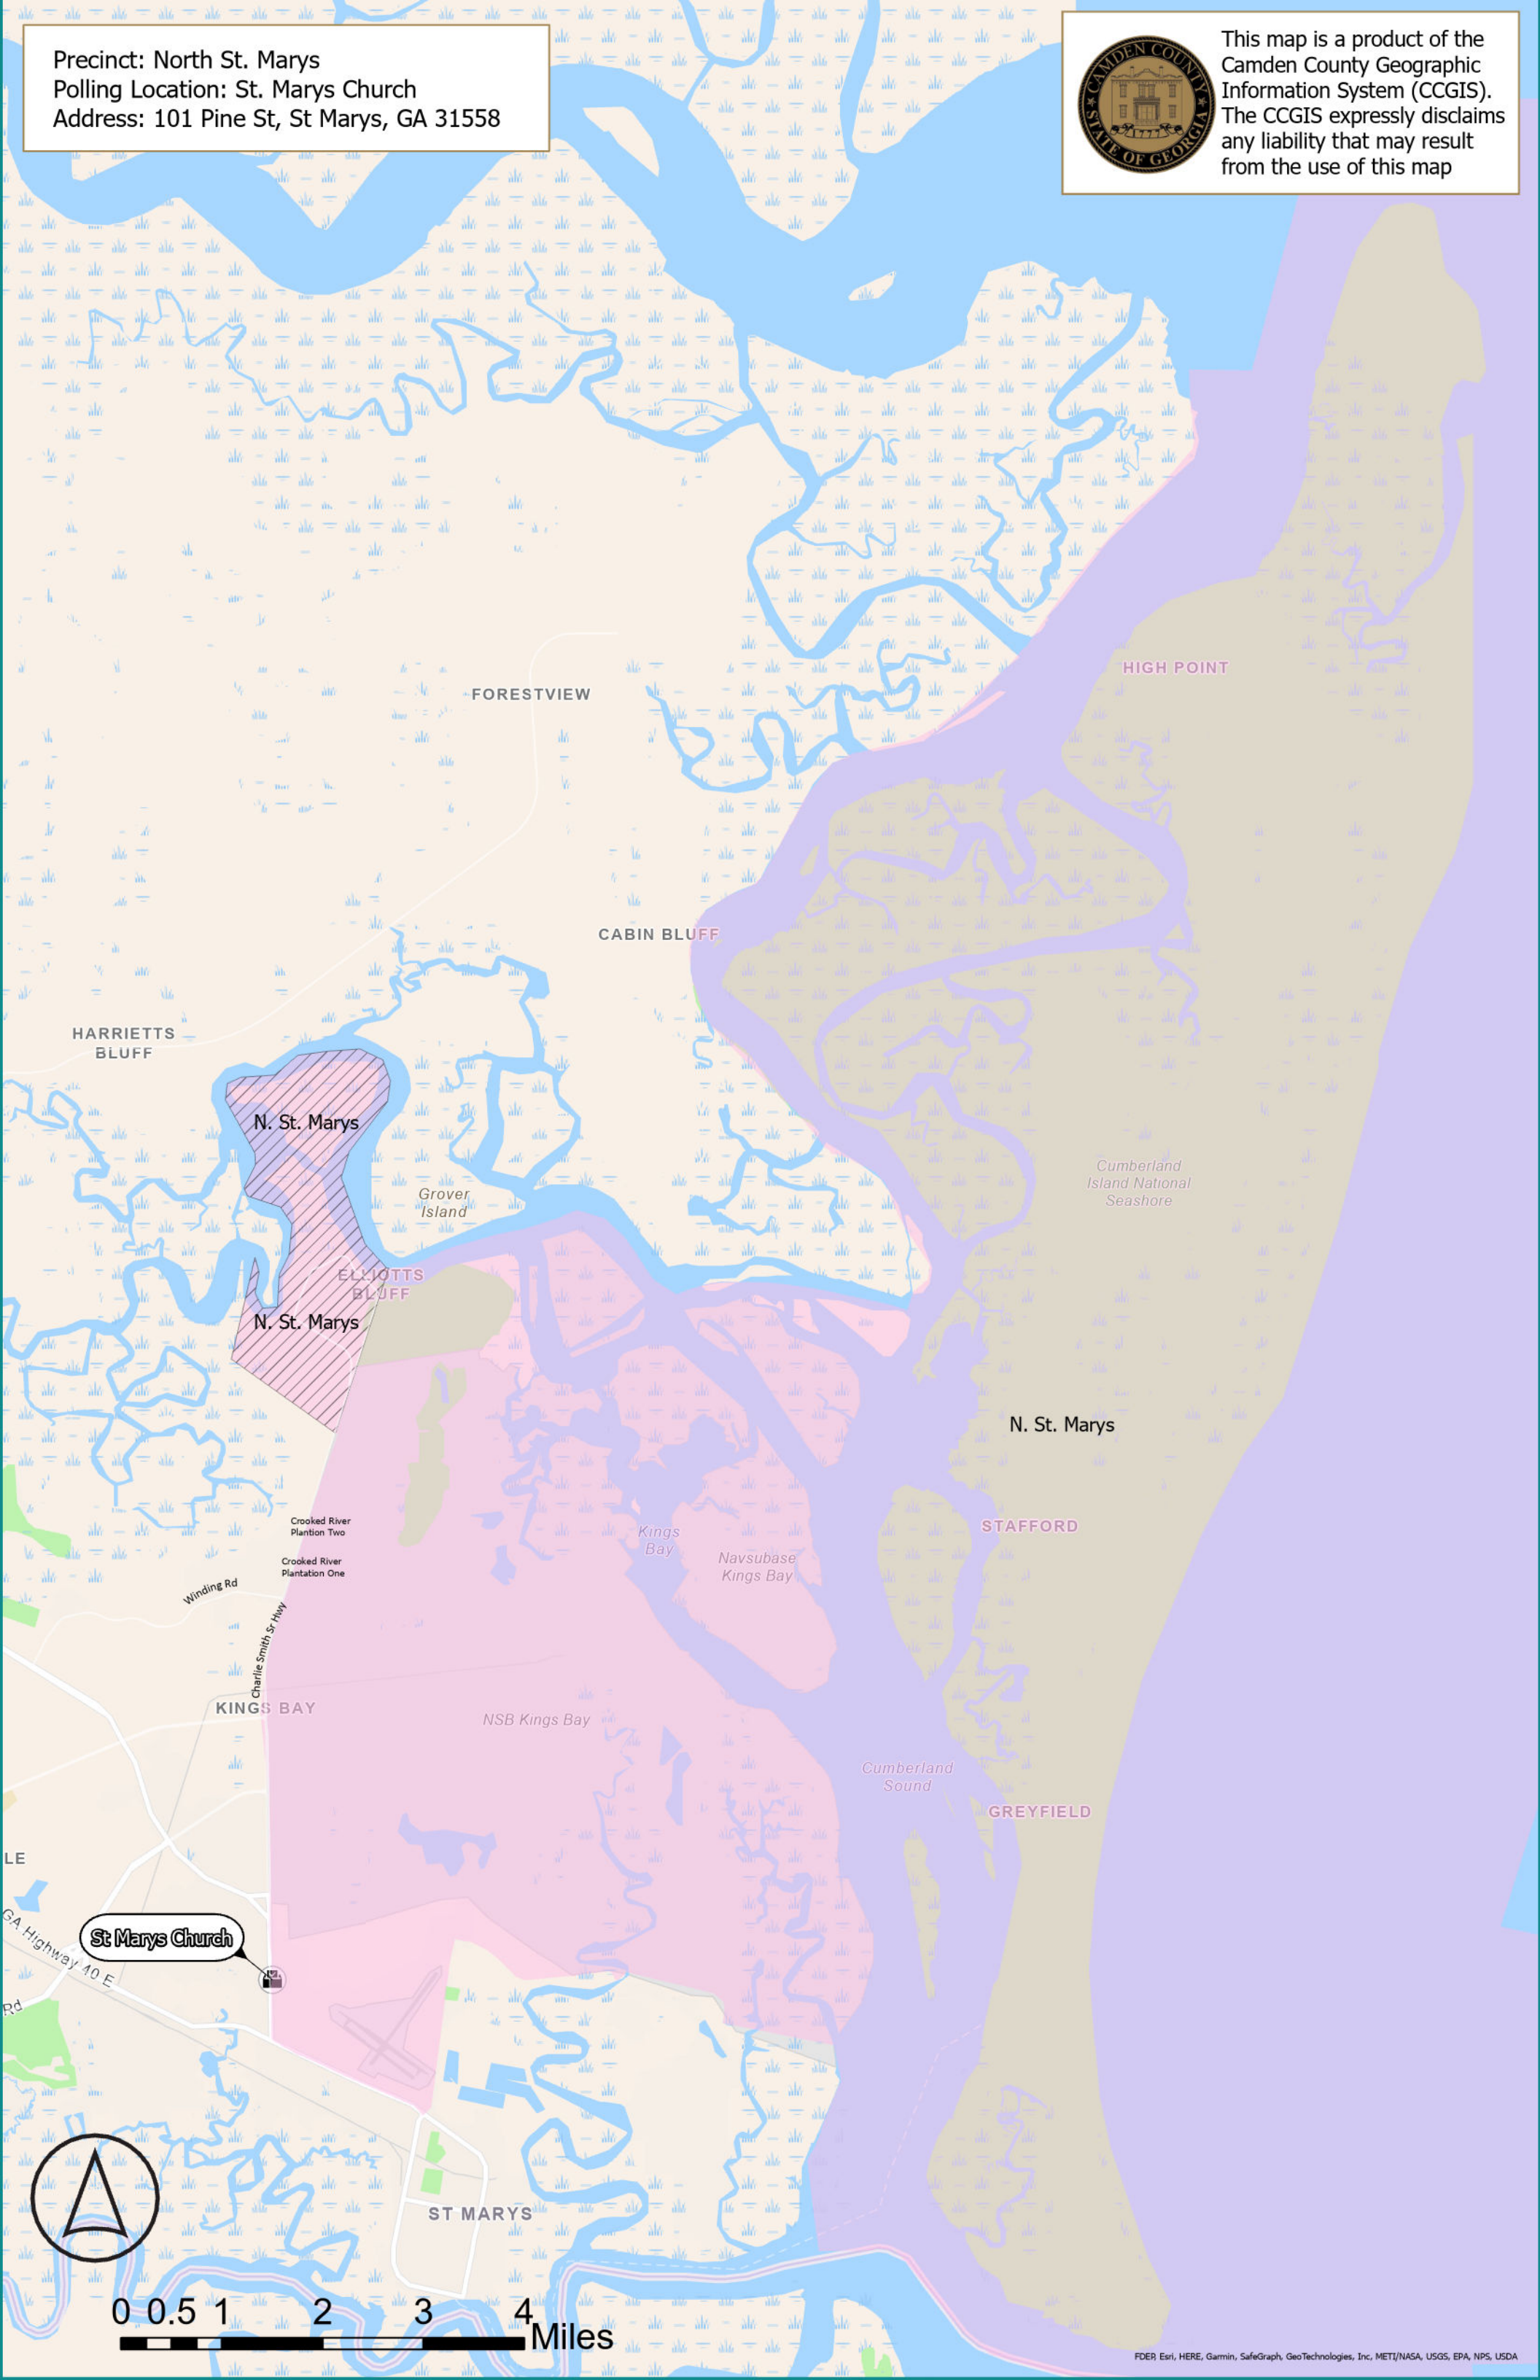

Precinct: North St. Marys  
Polling Location: St. Marys Church  
Address: 101 Pine St, St Marys, GA 31558

This map is a product of the Camden County Geographic Information System (CCGIS). The CCGIS expressly disclaims any liability that may result from the use of this map

0 0.5 1 2 3 4 Miles