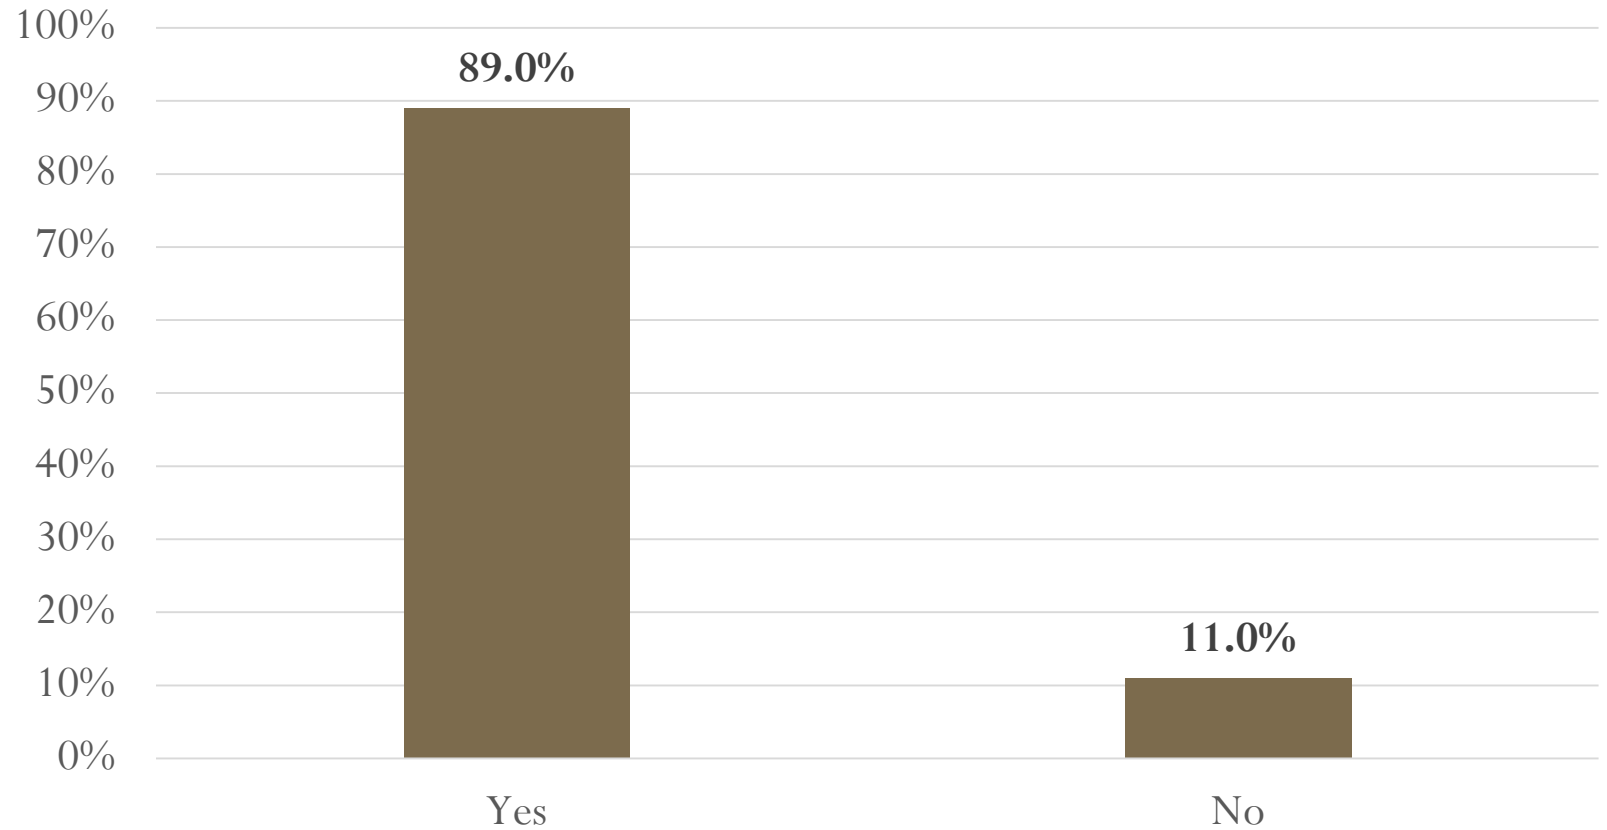

Camden County-Spaceport Awareness