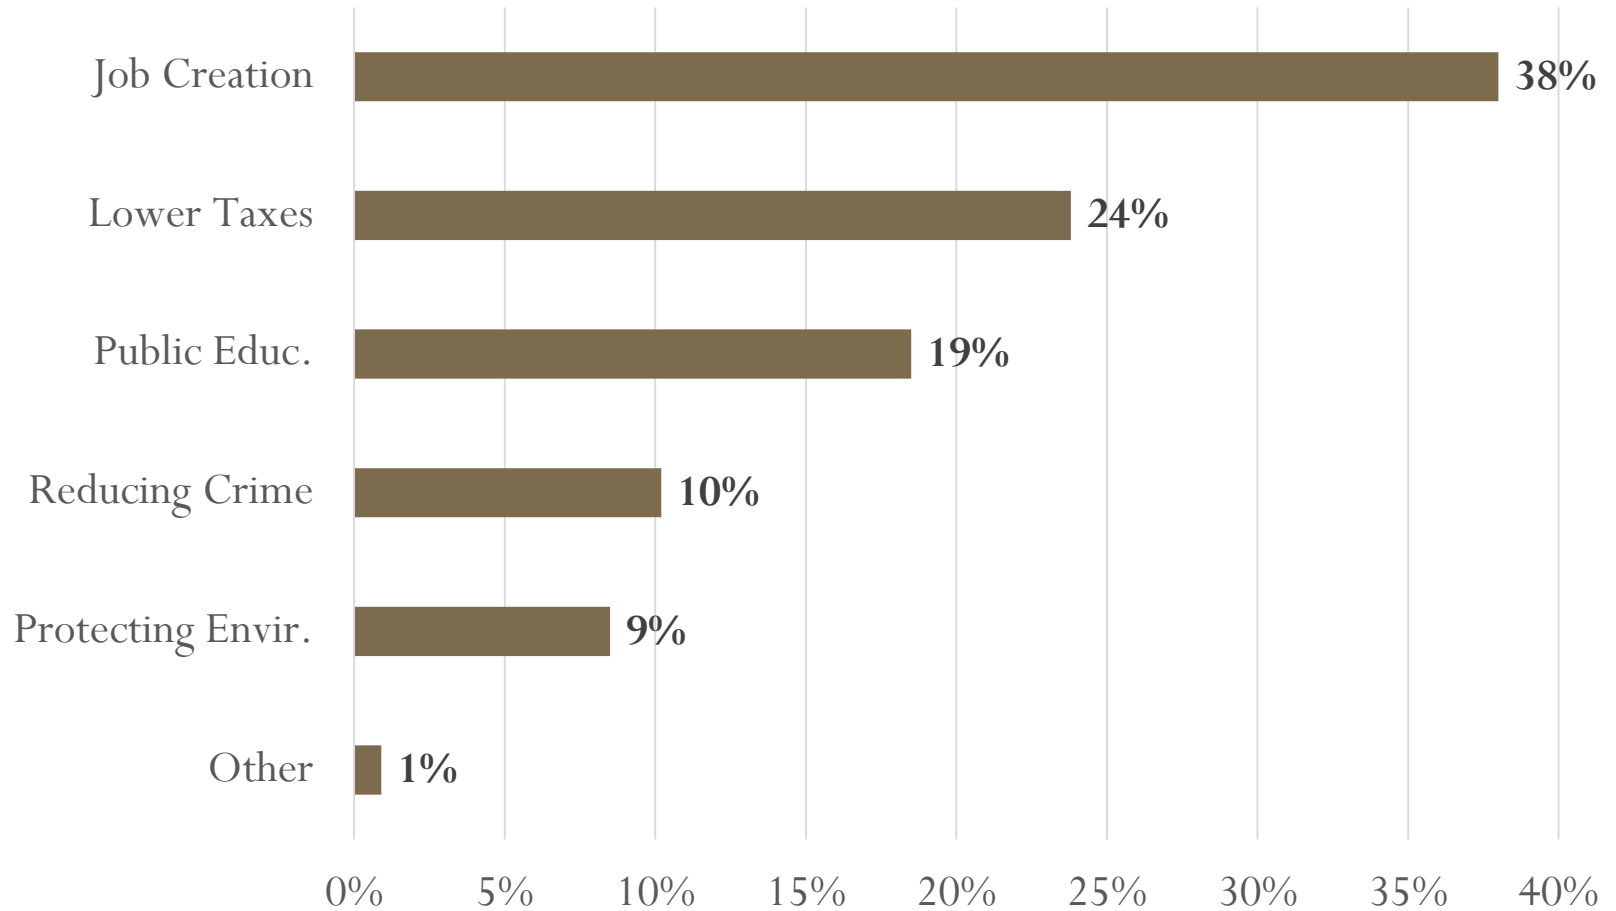

Camden County-Policy Priorities