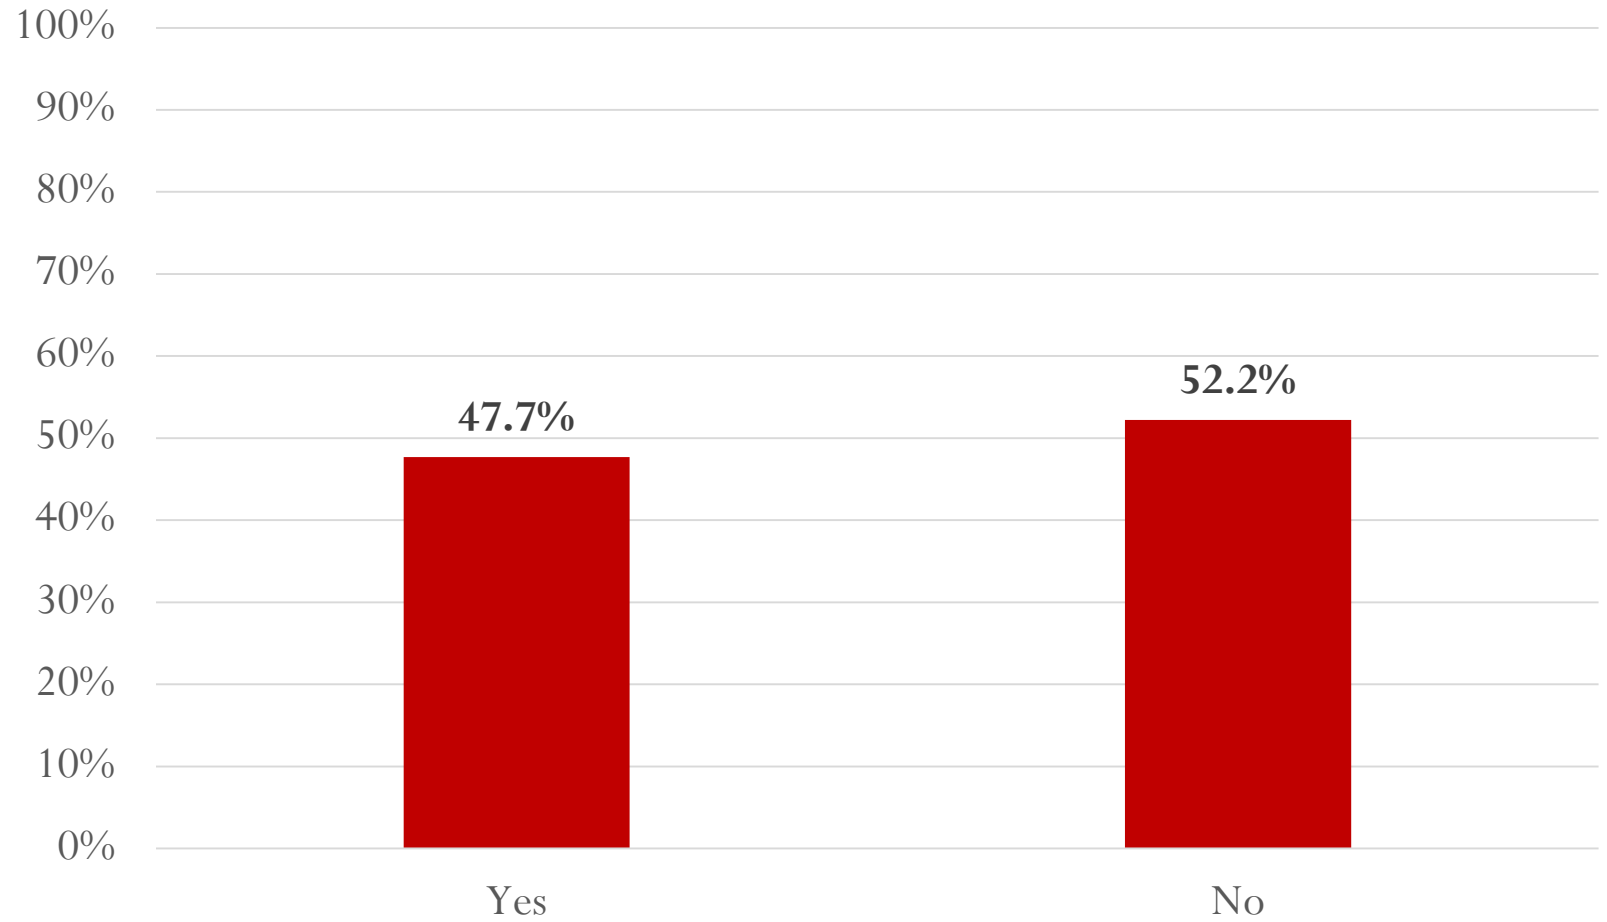

Coastal Counties-Spaceport Awareness